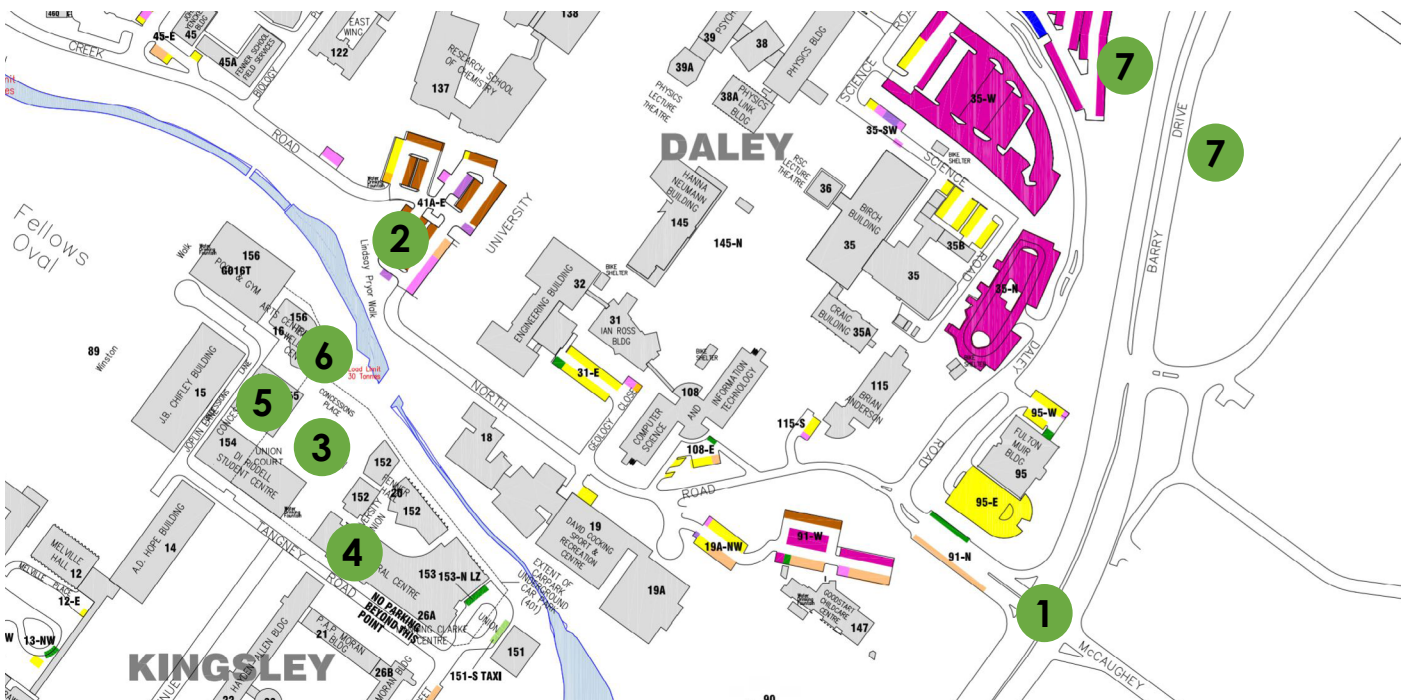

ACCESS AND PARKING:

The closest parking (paid) is located on North Road which is best accessed from Barry Drive.
The site can be accessed by foot or by bike with bike parking available adjacent to Badger & Co.
The closest bus stops are located on Barry Drive as indicated on the map below.

MEETING POINT:

We will commence the morning in the main foyer of the Kambri Cultural Centre (accessed via Union Court) for a light breakfast prior to the tour.

PROFESSIONAL DEVELOPMENT

This event is accredited for professional learning points as follows:

- For architects this event will attract 1 formal CPD point
- For educators, this event is the **second of a two-part series** accredited through the Teacher Quality Institute. Attendance at both events will accrue 3 formal PL points.

Please note when registering if you intend to utilise this event for formal professional learning.

Presented as part of the annual DESIGN Canberra festival

1. 1: Barry Drive entry
2. 2: Parking
3. 3: Union Court
4. 4: Kambri Cultural Centre
5. 5: Marie Reay Teaching Centre
6. 6: Bike parking
7. 7: Bus stop